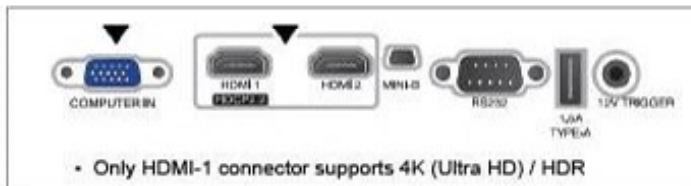

Newly developed TRP DMD Device

DMD (digital micromirror device) is a digitally controlled micro-opto-electromechanical system (MOEMS) spatial light modulator (SLM). When coupled to an appropriate optical system, the DMD displays a very crisp, high resolution image or video.

18Gbps HDMI Input with HDCP2.2

JVC incorporates the latest HDMI/HDCP2.2 standard allowing HDCP2.2 copy protected devices to be connected via the HDMI-1 input.

HDR10 & Hybrid Log-Gamma

The LX-UH1 supports 100% of Rec. 709 color space (BT. 2020 compatible) and displays HDR content with high contrast and bright vivid images.

Hybrid Log-Gamma is an additional HDR Gamma mode that is used for live broadcast or streaming events.

HDR Compatibility

When an HDR10 signal is detected the system will automatically change to HDR mode. User manually chooses one of the three different tone mapping settings ("Low", "Mid" or "High").

Connectors