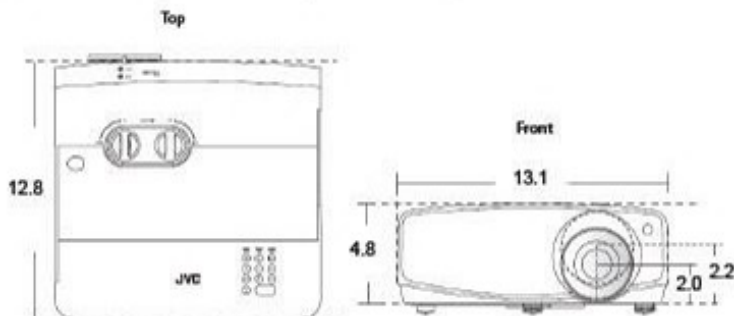

Specifications

LX-UH1B/W	
Imaging Device	0.47" TRP DMD
Resolution	3840 x 2160 (TRP)
Brightness (Max)	2,000 Lumens
Contrast Ratio	100,000:1 (Dynamic)
Color Space	100% of Rec. 709 (BT.2020 Compatible)
Light Source	NSH 240W Lamp (PK-L2417U)
Lamp Life	4,000 Hours (10,000 Hours/Eco Mode)
Lens	1.6x (Manual Zoom and Focus)
Throw Ratio	1.36 - 2.18:1
Lens Shift	V: +/-80% H: +/-23% (Manual)
HDR	Yes (HDR10, Hybrid-Log Gamma)
Terminals	HDMIx2, Max. Resolution 3840 X 2160 4K 60p (4:4:4 8bit / 4:2:2 12bit (18Gbps) HDMI-1 Only, HDCP2.2, Computer In, USB Mini-B(for Service), RS232, USB type A (Power Supply), 12V trigger
Dimension (W x D x H)	13.1" x 13.1" x 5.3" (w/Feet and Lens)
Weight	10.2 lbs.

Connectors

External Dimensions (unit: inches)

Notice - Specifications are subject to change without notice.

Copyright © 2018, JVCINWOOD Corporation. All Rights Reserved.

Throw Distance

Screen Size Diagonal (Inch)	Size of projected image				Throw Distance (16:9)			
	Height		Width		Wide		Tele	
	Inch	cm	Inch	cm	Inch	cm	Inch	cm
95	47	118	83	210	112	285	180	456
100	49	125	87	221	118	300	189	480
120	59	149	105	266	142	360	227	576
150	74	187	131	332	177	450	283	720
180	88	224	157	398	213	540	340	864
200	98	249	174	443	236	600	378	960