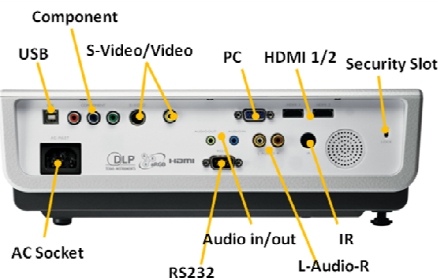

BenQ Digital Projector Specifications

W1000 1080P Home Entertainment

HIGHLIGHTS

- **Full HD Native 1080P Resolution**
- **High Brightness 1800 Ansi Lumens**
- **BrilliantColor™**
- **UNISHAPE™**
- **3D Color Management**
- **Auto Keystone**
- **Keystone +/- 30 degree**
- **Dual HDMI(v1.3) input**
- **Build-in Speaker**
- **Variable Audio Out**
- **Closed Captioning**
- **Quick Auto Search**

Projection System	DLP™ technology by Texas Instruments®	
Native Resolution	1080p (1920 x 1080)	
Brightness	1800 ANSI lumens	
Contrast Ratio (FOFO)	2700:1	
Aspect Ratio	16:9 Native (4 Aspect ratio selectable)	
Color	Full 1.07 billion color palette	
Zoom Ratio	1.2: 1	
Image Size (Diagonal)	24" to 300"	
Throw Ratio	1.59 to 1.9 (56.8"@2M)	
Lamp	180W, 3000/4000 hours (Normal/Economic mode)	
HDTV Compatibility	480i, 480p, 576i, 576p, 720p, 1080i, 1080p	
Computer Compatibility	VGA(640 x 480) to WUXGA(1900 x 1200)	
Horizontal Frequency	31-90 KHz	
Vertical Scan Rate	50-85 Hz	
Input Terminals	Analog RGB : D-sub 15 pin x 1 Digital: HDMI (v1.3)x 2 Composite Video: RCA x 1 S-Video: Mini DIN 4 pin x 1 Component Video: RCA x 3 Audio L/R: RCA x 2; Stereo Mini Jack x 1	
Output Terminals	Variable Audio Out: Stereo Mini Jack x1 Speaker 3W x 1	
Control Terminals	RS232: 9 pin Type 1 x 1 USB (Type mini B) x 1	
Video Compatibility	NTSC, PAL, SECAM	
Dimension (WxHxD)	12.8 x 3.7 x 10 inch	
Weight	7.5 lbs (3.4Kg)	
Noise Level	29/27 dB (Normal/Economic mode)	
Projection Position	Front/Rear, Table/Ceiling	
Power Consumption	250W, Standby < 1W	
On-Screen Display Language	English/French/German/Italian/Spanish/Russian/ Traditional Chinese/ Simplified Chinese/ Japanese/ Korean/ Swedish/ Dutch/ Turkish/ Czech/ Portuguese / Thai/ Polish	
Preset Modes/ Application Modes	Cinema/ Dynamic/ Standard/ User 1/ User 2/ User 3	
Accessories (Standard)	User Manual CD Remote Control/ Batteries	Power Cords Component Cable
Accessories (Optional)	Ceiling Mounting Kit, Spare Lamp Kit	