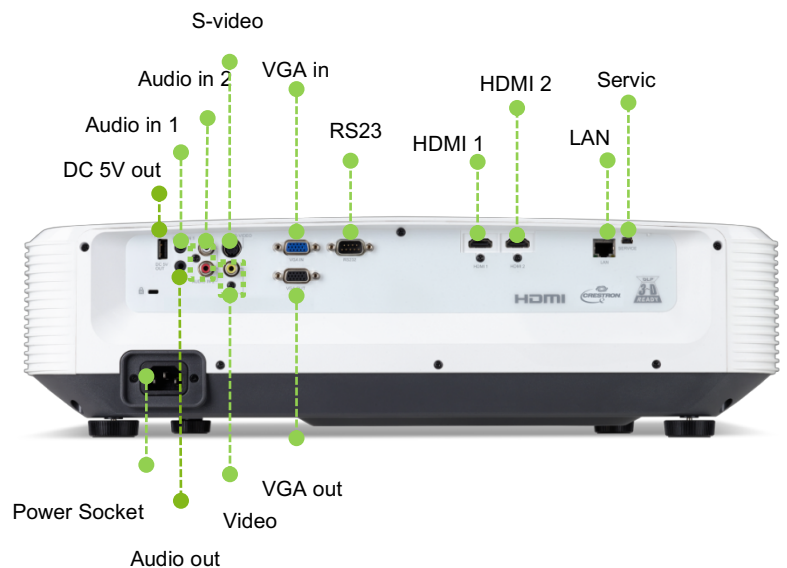

Model name	UL6500
Projection system	DLP™
Resolution	Full HD (1,920 x 1,080), WUXGA (1,920 x 1,200) (Max.)
Brightness	5,500 ANSI Lumens (Standard), 4,400 ANSI Lumens (ECO), (Compliant with ISO 21118 standard)
Aspect ratio	16:9 (Native), 4:3 (Supported)
Contrast ratio	20,000:1
Throw ratio	0.233 (100" @51 cm)
Projection lens	F = 2.4 f = 34.9mm Manual Focus
Keystone correction	+/-30° (Vertical, Horizontal, Manual)
Lamp life	20,000 Hours (Standard)
Noise level	30 dBA (Standard), 28 dBA (ECO)
Input interface	Analog RGB/Component Video (D-sub) x 1 S-Video (Mini DIN) x 1 Composite Video (RCA) x 1 HDMI (Video, Audio, HDCP) x 2 PC Audio (Stereo mini jack) x 1 L/R Audio (Stereo RCA) x 1
Output interface	Analog RGB (D-sub) x 1 PC Audio (Stereo mini jack) x 1 DC Out (5V/1.5A, USB Type A) x 1
Control	USB (Mini-B) x 1 RS232 (D-sub) x 1
Dimensions	456 x 376 x 132 mm (18.0" x 14.8" x 5.2")
Weight	10 Kg (22 lbs)

Installation flexibility

- Ultra-short throw projection
- Crestron® network control
- H/V Keystone Correction
- Fast Pack

Eco-friendly functionality

- Eco mode

Optional Accessory

3D Glasses
E4W

Wall mount
SWM05

Smart Touch
Kit II

Ultra-Short Throw Distance

The ultra-short throw distance allows the projector to display clear images while it is positioned very close to the screen. Even at a throw distance of just 61 cm, highly detailed images can be displayed with 100" image size at 4:3 aspect ratios. This feature offers the following benefits: 1) Reduces harm to the eyes as presenters no longer need to avoid unsafe projector beams. 2) Eliminates shadowing because presenters do not block the light path. 3) Maximizes space since long projection distances are no longer required. These benefits offer greater flexibility and viewing comfort, making Acer projectors ideal for education and business projection scenarios.