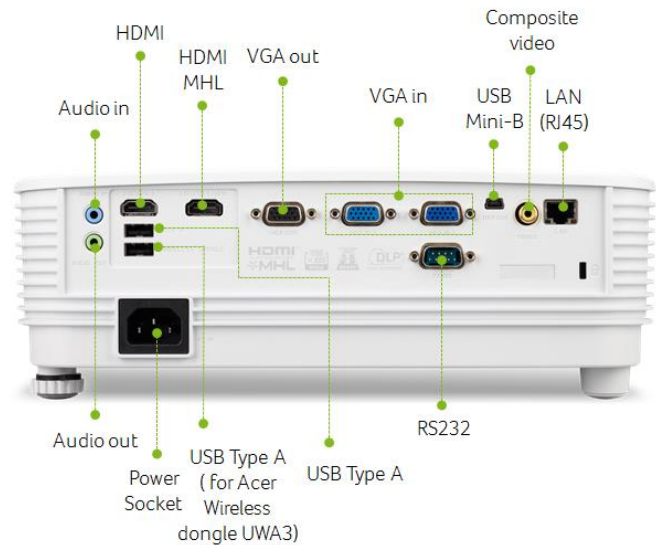

Feature Highlights

Expressive display

- WXGA (1,280 x 800)
- 3,700 ANSI lumens
- Dynamic Black 20,000:1
- Acer BluLight Shield
- Acer LumiSense
- Acer ColorBoost3D
- Acer ColorSafe II
- HDMI 3D with 144Hz 24p

Enhanced usability

- 10W built-in speaker
- LAN control & LAN projection
- Wireless Projection¹
- Multimedia playback
- Display over USB
- AC power on
- Instant resume

Installation flexibility

- 1.3X zoom
- Horizontal & vertical keystone
- 4-corner correction
- Auto ceiling-mounted correction
- Top-loading lamp

Eco-friendly functionality

- Acer EcoProjection
- Lamp life up to 15,000 hours in ExtremeEco mode

1 - Optional Acer WirelessCAST, Wireless Projection-Kit or WirelessHD-Kit is required.