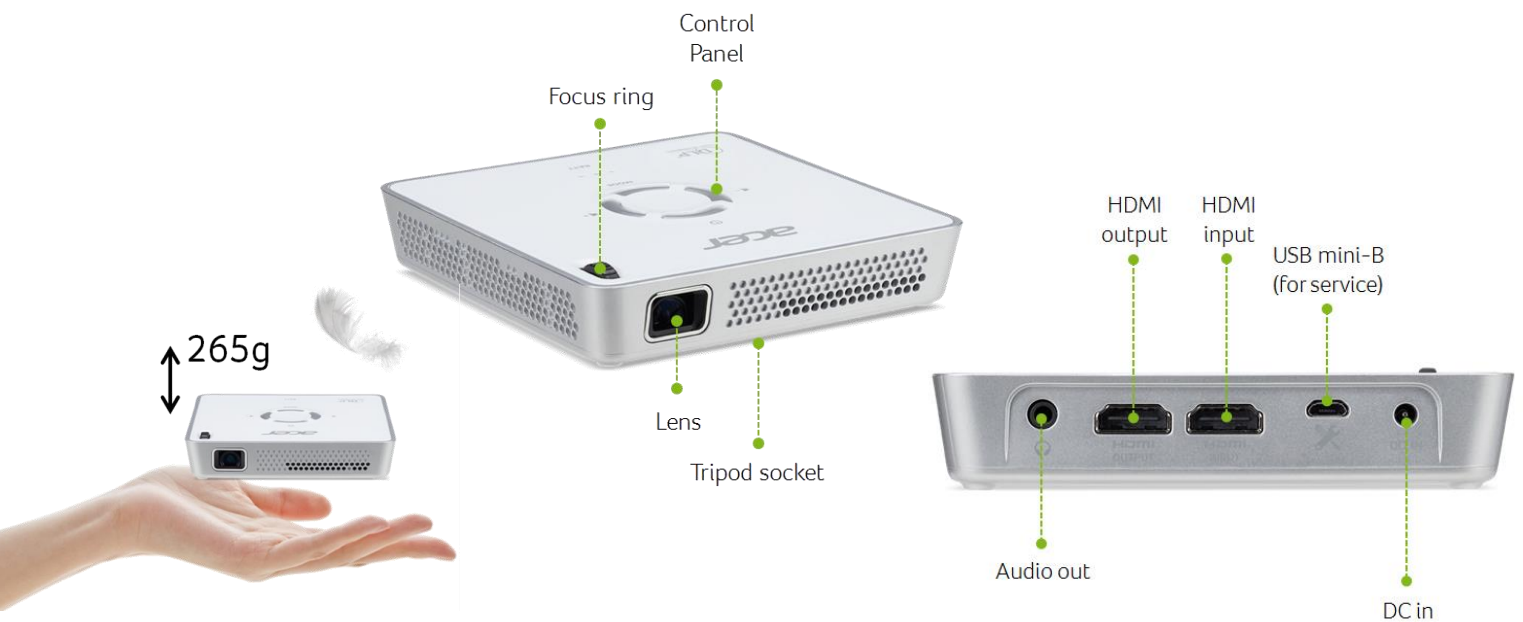

Feature Highlights

Expressive display

- FWVGA (854 x 480) resolution
- 150 ANSI lumens
- LED light source
- 1,200:1 contrast ratio

Amazing portability

- Ultra-light 265g
- Built-in Wireless Projection via Android¹ or iOS² device
- Integrated battery for 2-hour full-length film³
- 1W built-in speaker

Enhanced usability

- HDMI output turns C101i into digital media box
- Instant on/off

Eco-friendly functionality

- Lamp life up to 30,000 hours (ECO mode)

1 – Android device that supports Miracast

2 – iOS 10

3 – Under ECO mode

Standard Accessory

Tripod

- Part Number: MR.JQ411.001
- EAN Code: 4713883409636

Light weight

Ultra-light

Sometimes, we just need to pick up and go at a moment's notice. This lightweight projector lets you do just that. At just 265g and 118x121x26 mm, the C101i is not much bigger than your passport. Pack up the projector and get where you're needed.

Wireless Projection

Wireless Projection

Break free from the clutter of wires with easy wireless projection. With built-in wireless function, you can connect your Android⁴ or iOS⁵ device and projector in wireless signal. Use your device to view content in a multitude of ways by EZCast⁶ app, such as video viewer, document reader or through mirroring.