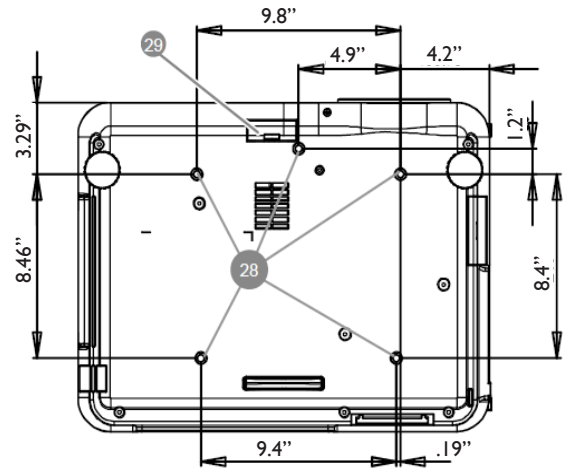

Standard - PZL-001 (5J.JAM37.001)	
Screen Size (Inches)	PX9600 - Projection Distance (m)
80	2.90-3.83
100	3.65-4.80
120	4.39-5.78
150	5.50-7.24
200	7.36-9.67
300	11.07-14.54
400	14.79-19.41
500	18.5-24.28

Wide Fix - PFL-011 (5J.JAM37.011)	
Screen Size (Inches)	PX9600 - Projection Distance (m)
80	1.29
100	1.62
120	1.96
150	2.46
200	3.3
300	4.97
400	6.64
500	8.31

Wide Zoom - PZL-021 (5J.JAM37.021)	
Screen Size (Inches)	PX9600 - Projection Distance (m)
80	2.11-3.02
100	2.65-3.79
120	3.28-4.56
150	3.99-5.71
200	5.34-7.63
300	8.04-11.47
400	10.74-15.31
500	13.44-19.14

Long Zoom1 - PZL-031 (5J.JAM37.031)	
Screen Size (Inches)	PX9600 - Projection Distance (m)
80	6.02-9.12
100	7.56-11.43
120	9.10-13.74
150	11.41-17.21
200	15.26-22.99
300	22.95-34.56
400	
500	

Long Zoom2 - PZL-041 (5J.JAM37.041)	
Screen Size (Inches)	PX9600 - Projection Distance (m)
80	8.91-14.07
100	11.22-17.66
120	13.52-21.25
150	16.97-26.64
200	22.73-35.62
300	34.24-53.57
400	30.65-46.12
500	38.34-57.69

Semi Long - PZL-051 (5J.JAM37.051)	
Screen Size (Inches)	PX9600 - Projection Distance (m)
80	3.73-6.24
100	4.69-7.82
120	5.64-9.40
150	7.07-11.07
200	9.46-15.72
300	14.23-23.62
400	18.99-31.52
500	23.76-39.42

Ultra Wide - PZL-061 (5J.JAM37.061)	
Screen Size (Inches)	PX9600 - Projection Distance (m)
80	1.25-1.57
100	1.56-1.97
120	1.87-2.36
150	2.34-2.95
200	3.12-3.94
300	4.69-5.91
400	6.25-7.88
500	7.82-9.85

Ceiling Mount Chart