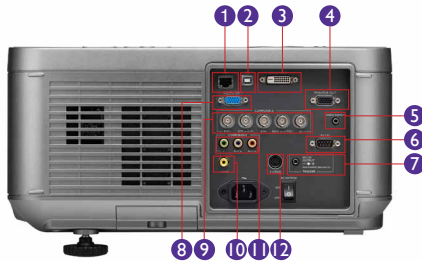

Input and Output Terminals - Left Side View

1 LAN (RJ45)	7 12V Trigger
2 USB (Type B)	8 Computer 1 in (D-sub 15pin)
3 DVI-D in	9 Computer 2 in (5BNC,R/G/B/H/V)
4 Monitor Out (D-sub 15pin)	10 Component Video in (Y/Pb/Pr)
5 Wired Remote	11 Composite Video in (RCA)
6 RS232 (DB-9pin)	12 S-Video in (Mini Din 4 pin)

Specifications

Projection System	DLP®	
Native Resolution	XGA(1024x768)	
Brightness	6,500 ANSI lumens (Dual lamp, Standard lens)	
Contrast Ratio	2,800:1	
Display Color	1.07 Billion Colors	
Aspect Ratio	Native 4:3 (5 aspect ratio selectable)	
Image Size Diagonal	50"~300"	
Lamp Type	280W x 2	
Lamp(Normal/Economic Mode)*	2,000/2,500 hours	
Keystone Adjustment	Vertical ± 30 degrees	
Resolution Support	VGA(640 x 480) to UXGA(1600 x 1200)	
Horizontal Frequency	31K~92KHz	
Vertical Scan Rate	23~85Hz	
Compatibility	HDTV Compatibility: 480i, 480p, 576i, 576p, 720p, 1080i, 1080p Video Compatibility: NTSC, PAL, SECAM	
Interface	Computer 1 in (D-sub 15pin) x 1 Computer 2 in (5BNC, R/G/B/H/V) x 1 Monitor out (D-sub 15pin) x 1 DVI-D in x 1 Component Video in (Y/Pb/Pr) x 1 Composite Video in (RCA) x 1 S-Video in (Mini Din 4 pin) x 1 LAN (RJ45) x 1 (LAN Control) USB (Type B) x 1 (Download) 12V Trigger x 1 RS232 (DB-9pin) x 1 Wired Remote x 1 IR Receiver x 2 (Front+Rear)	
Dimensions (WxHxD)	20" x 7.7" x 15.3"	
Weight	36.3 lbs (Without lens)	
Power Supply	AC100 V, 7.2A, 50 to 60 Hz	
Power Consumption	AC100 V, 710W (Standby Power <0.5W)	
Audible Noise	39 /34 /35/ 32 db (Dual lamp normal / Single lamp normal)	
On-Screen Display Languages	List Languages	
Picture Mode	Presentation/Standard/Game/Movie/sRGB	
Accessories (Standard)	Remote Control w/ Battery, Power Cord, User Manual CD, Quick Start Guide, Warranty Card, VGA(D-sub 15pin) Cable, 6 Segments Color Wheel	
Accessories (Optional)	Spare Lamp Kit: P/N 5J.JAM05.001 Ceiling Mount P/N: 5J.JAN10.001 Optional Lens: (see reference chart) • Wide Fix(5J.JAM37.011) • Ultra Wide (5J.JAM37.061) • Wide Zoom(5J.JAM37.021) • Standard(5J.JAM37.001) • Semi Long(5J.JAM37.051) • Long Zoom1(5J.JAM37.031) • Long Zoom2 (5J.JAM37.041)	
UPC Code / Part #	8400460-2966-1 / #9H.JAM77.26E	
Limited Warranty	3 Years Parts & Labor / 1 Year or 2,000 hours of lamp life	

*Lamp life results will vary depending on environmental conditions and usage. Actual product's features and specifications are subject to change without notice.

BenQ Lens	P/N	Zoom Ratio	XGA	Marketing Model
STD Lens	5J.JAM37.001	1.3x	1.79~2.35:1	PZL-001
Wide Fix	5J.JAM37.011	Fixed	0.79:1	PFL-011
Wide Zoom	5J.JAM37.021	1.4x	1.31~1.85:1	PZL-021
Long Zoom 1	5J.JAM37.031	1.5x	3.71~5.57:1	PZL-031
Long Zoom 2	5J.JAM37.041	1.55x	5.5~8.56:1	PZL-041
Semi Long Zoom	5J.JAM37.051	1.65x	2.33~3.81:1	PZL-051
Ultra Wide Zoom	5J.JAM37.061	1.25x	0.77~0.97:1	PZL-061

PX9600 11-19-13-BQus

BenQ America Corp.
www.BenQ.us